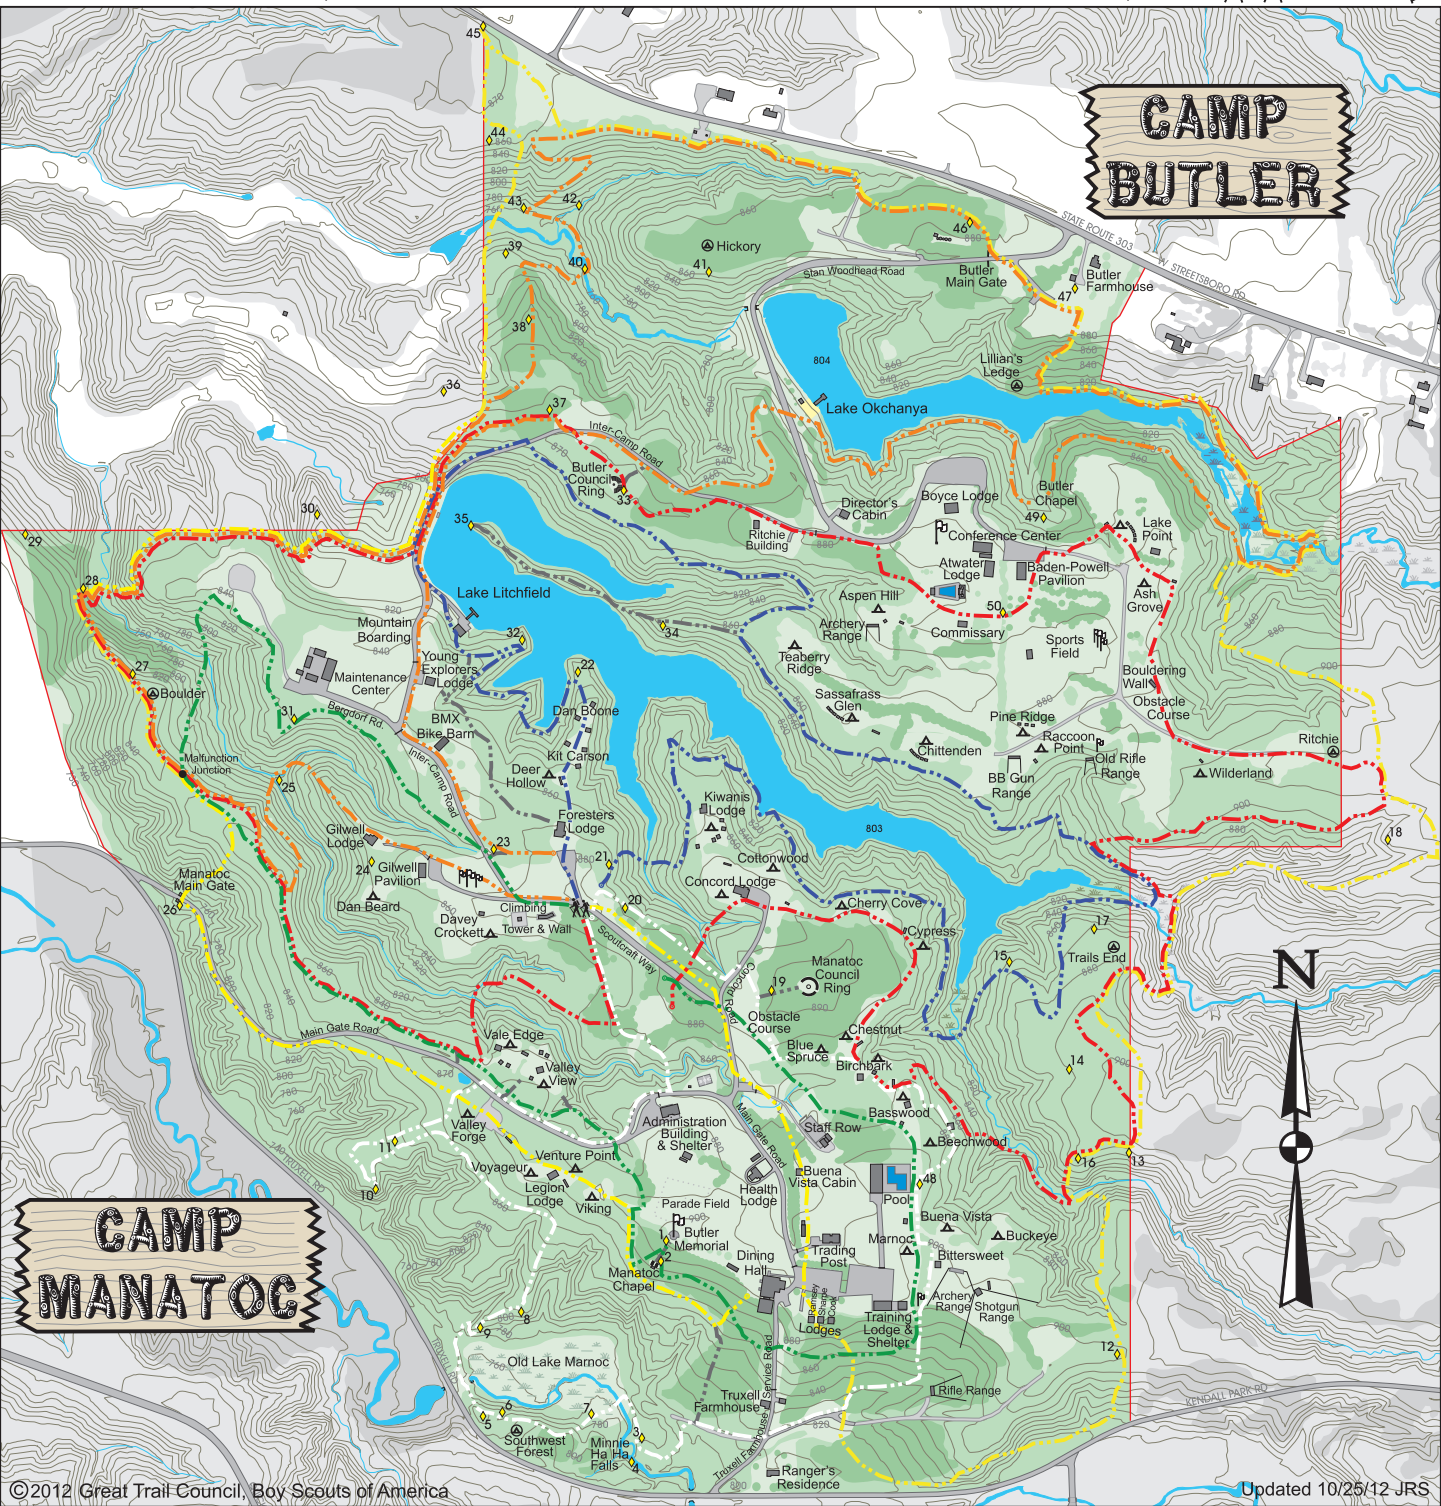

MANATOC SCOUT RESERVATION

EST. 1923

GREAT TRAIL COUNCIL, BOY SCOUTS OF AMERICA

CAMP BUTLER

CAMP MANATOC